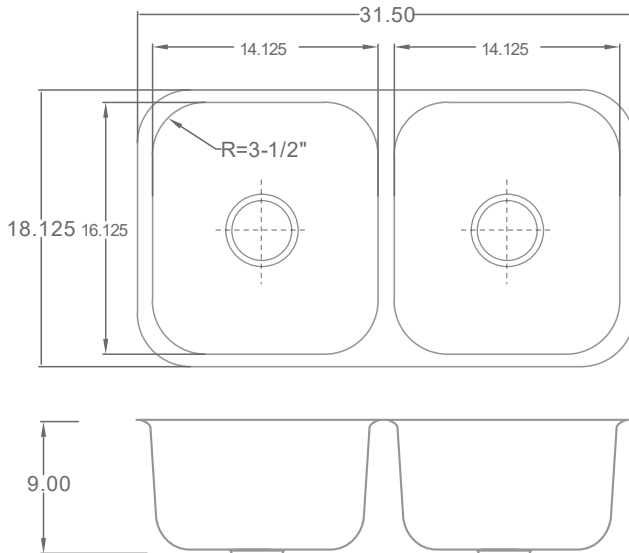

Double Bowl Undermount Sink

Model: SSL-3118

Desc: Under-mount Double Bowl Sink 50/50

Size: 31.5" x 18.125"

Bowl Size: 14.125" x 16.125"

Bowl Depth: 9"

Material: SS304 stainless steel

Material Thickness: 18ga

Finish: Brushed surface treatment

Strainer: 3.5" Included

Under coated & sound pads

Limited Lifetime Warranty

Disclaimer: Nerval makes every effort to provide accurate specification data. However, specification may change without notice. Please visit nerval website to see NERVAL'S TERMS AND CONDITIONS.